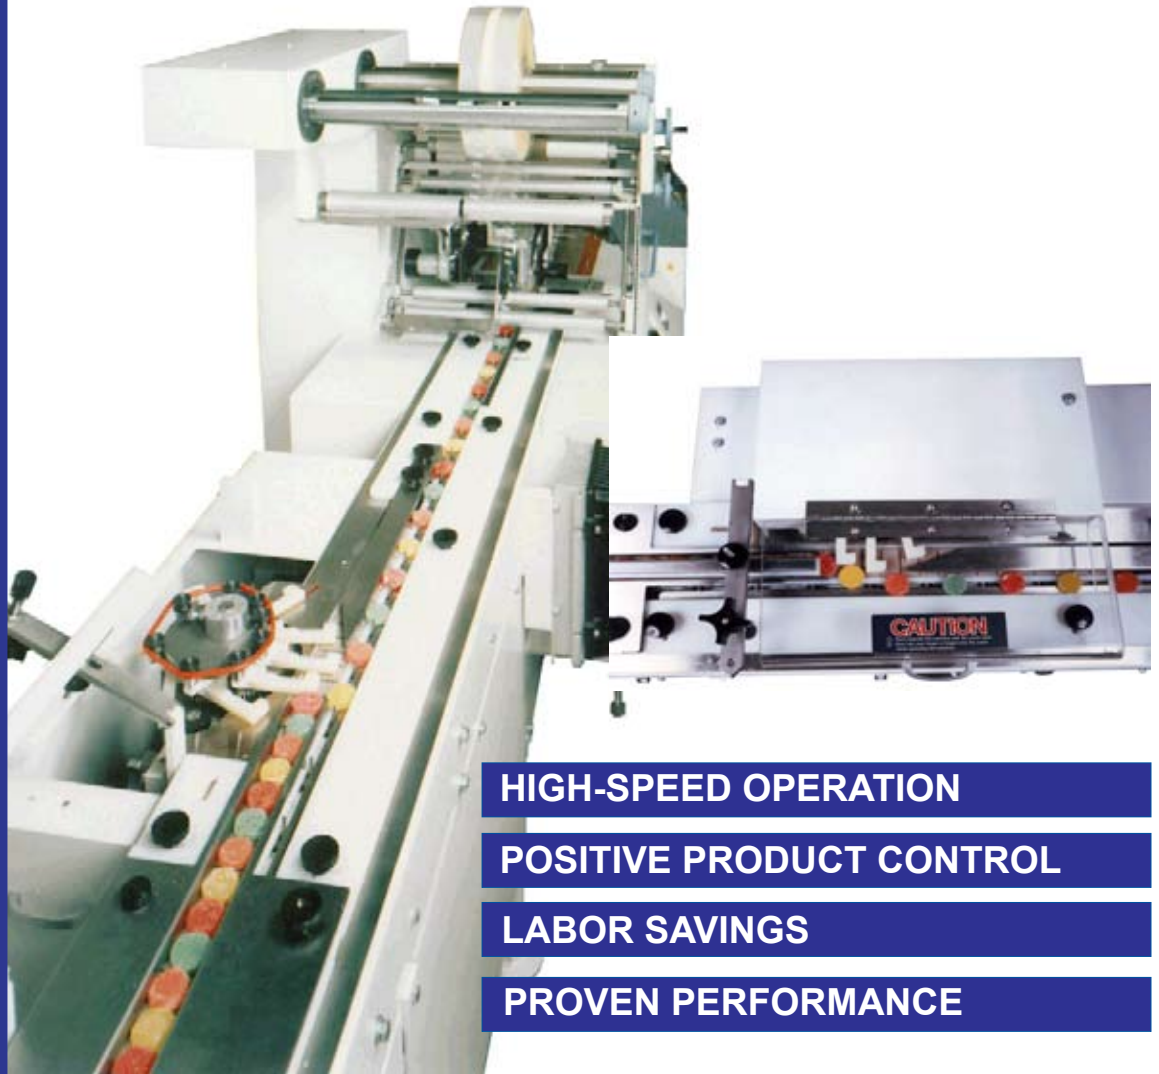

FORMOST FUJI

PACE-O-WHEEL INFEED SYSTEM

Quality is "First and Formost"

HIGH-SPEED OPERATION

POSITIVE PRODUCT CONTROL

LABOR SAVINGS

PROVEN PERFORMANCE

Automatic Rotary Product Indexer

The Formost Pace-O-Wheel (POW) system is a high-speed continuous motion rotary indexer and wrapper system. It is capable of continuously feeding individual products from an accumulated line. The POW accumulation conveyor smooths out surges in the product flow rate and the indexer times and transfers product into the flights of the wrapper.